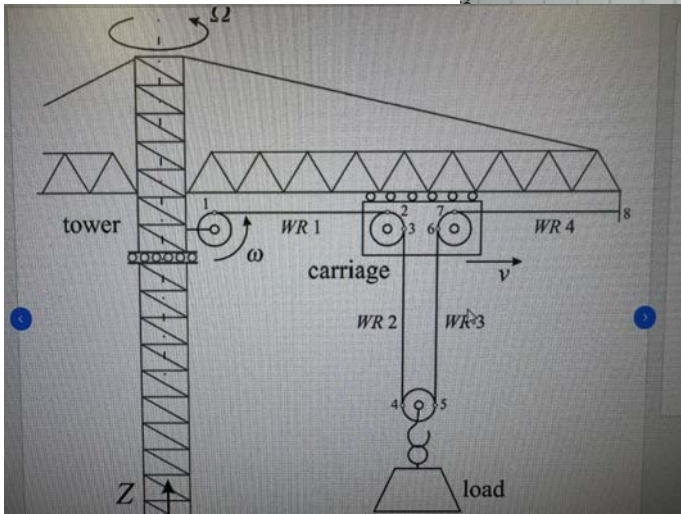

What's Missing?

- Open Gears
- Clutches
- Brakes
- Swivels
- Air
- Transmissions

T-MAR
INDUSTRIES LTD

Trying it out

Really
Trying it out

What's
Next?

600e Platform

- Commonality Between 650 Interlock and 625/680 Skyline Machines
- 125,000-145,000 lbs
- 55'-65' Tower Options