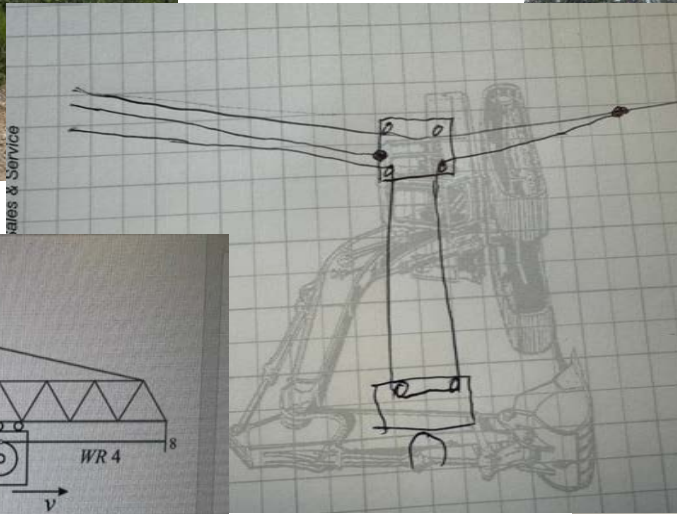

What's Missing?

- Open Gears
- Clutches
- Brakes
- Swivels
- Air
- Transmissions

T-MAR
INDUSTRIES LTD

Trying it out

Really
Trying it out

What's
Next?

600e Platform

- Commonality Between 650 Interlock and 625/680 Skyline Machines
- 125,000-145,000 lbs
- 55'-65' Tower Options