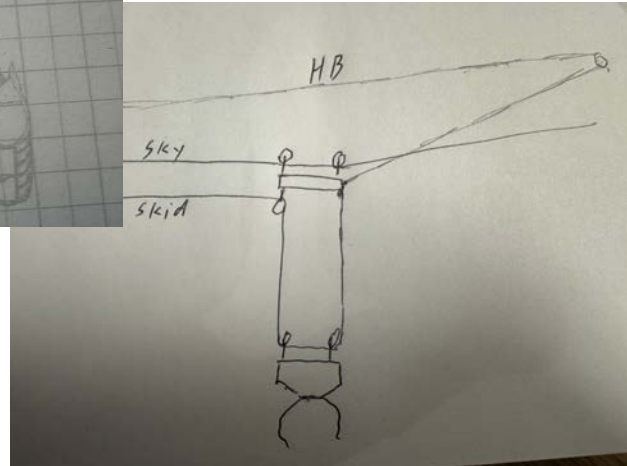

What's Missing?

- Open Gears
- Clutches
- Brakes
- Swivels
- Air
- Transmissions

T-MAR
INDUSTRIES LTD

Trying it out

Really
Trying it out

What's
Next?

600e Platform

- Commonality Between 650 Interlock and 625/680 Skyline Machines
- 125,000-145,000 lbs
- 55'-65' Tower Options