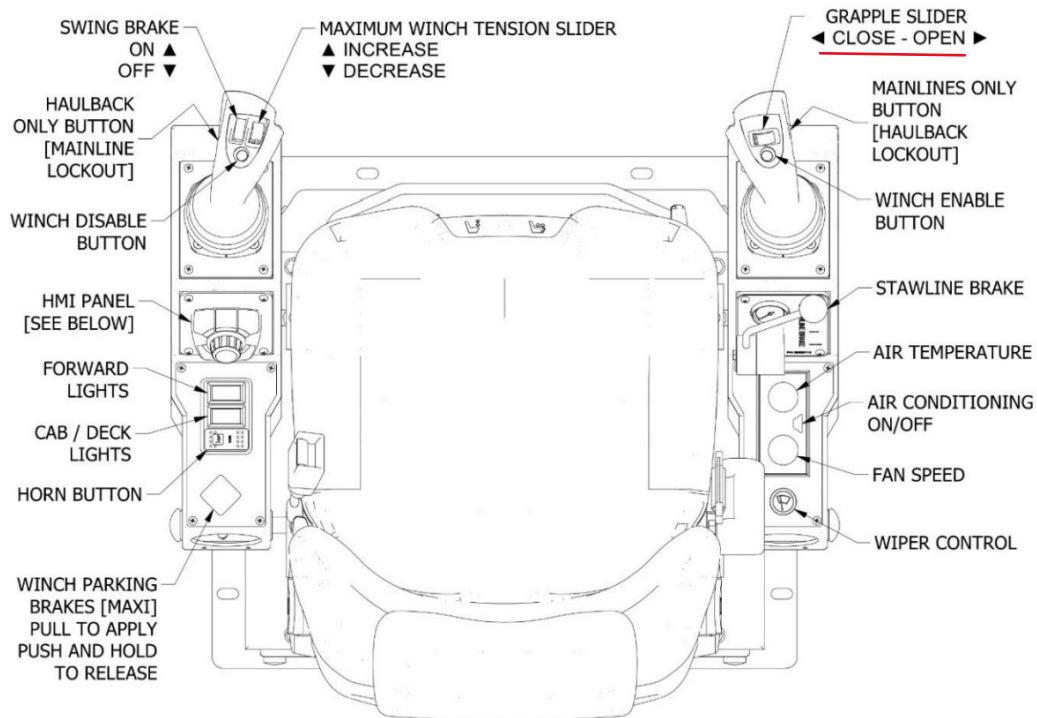

What's Missing?

- Open Gears
- Clutches
- Brakes
- Swivels
- Air
- Transmissions

T-MAR
INDUSTRIES LTD

Trying it out

Really
Trying it out

What's
Next?

600e Platform

- Commonality Between 650 Interlock and 625/680 Skyline Machines
- 125,000-145,000 lbs
- 55'-65' Tower Options